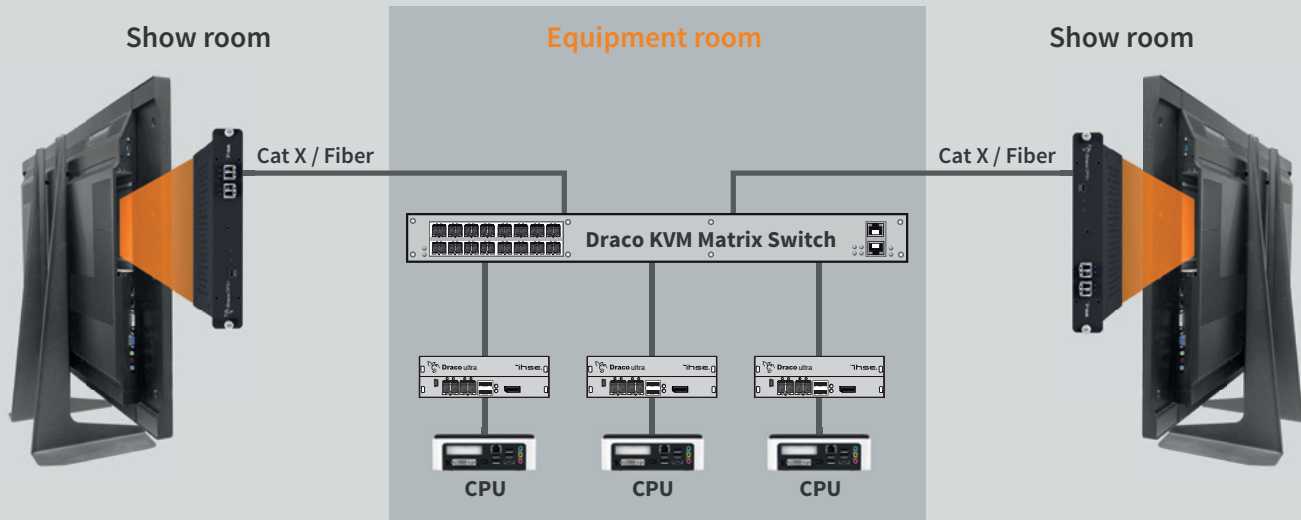

Draco ultra KVM extension

- Single wire extension up to 10 km
- Cat X or fiber connection
- Full matrix switching for multi-display systems
- Visually lossless 4K/60 Hz 4:4:4 resolution
- Fully interactive
- Link redundancy

Draco ultra KVM extender