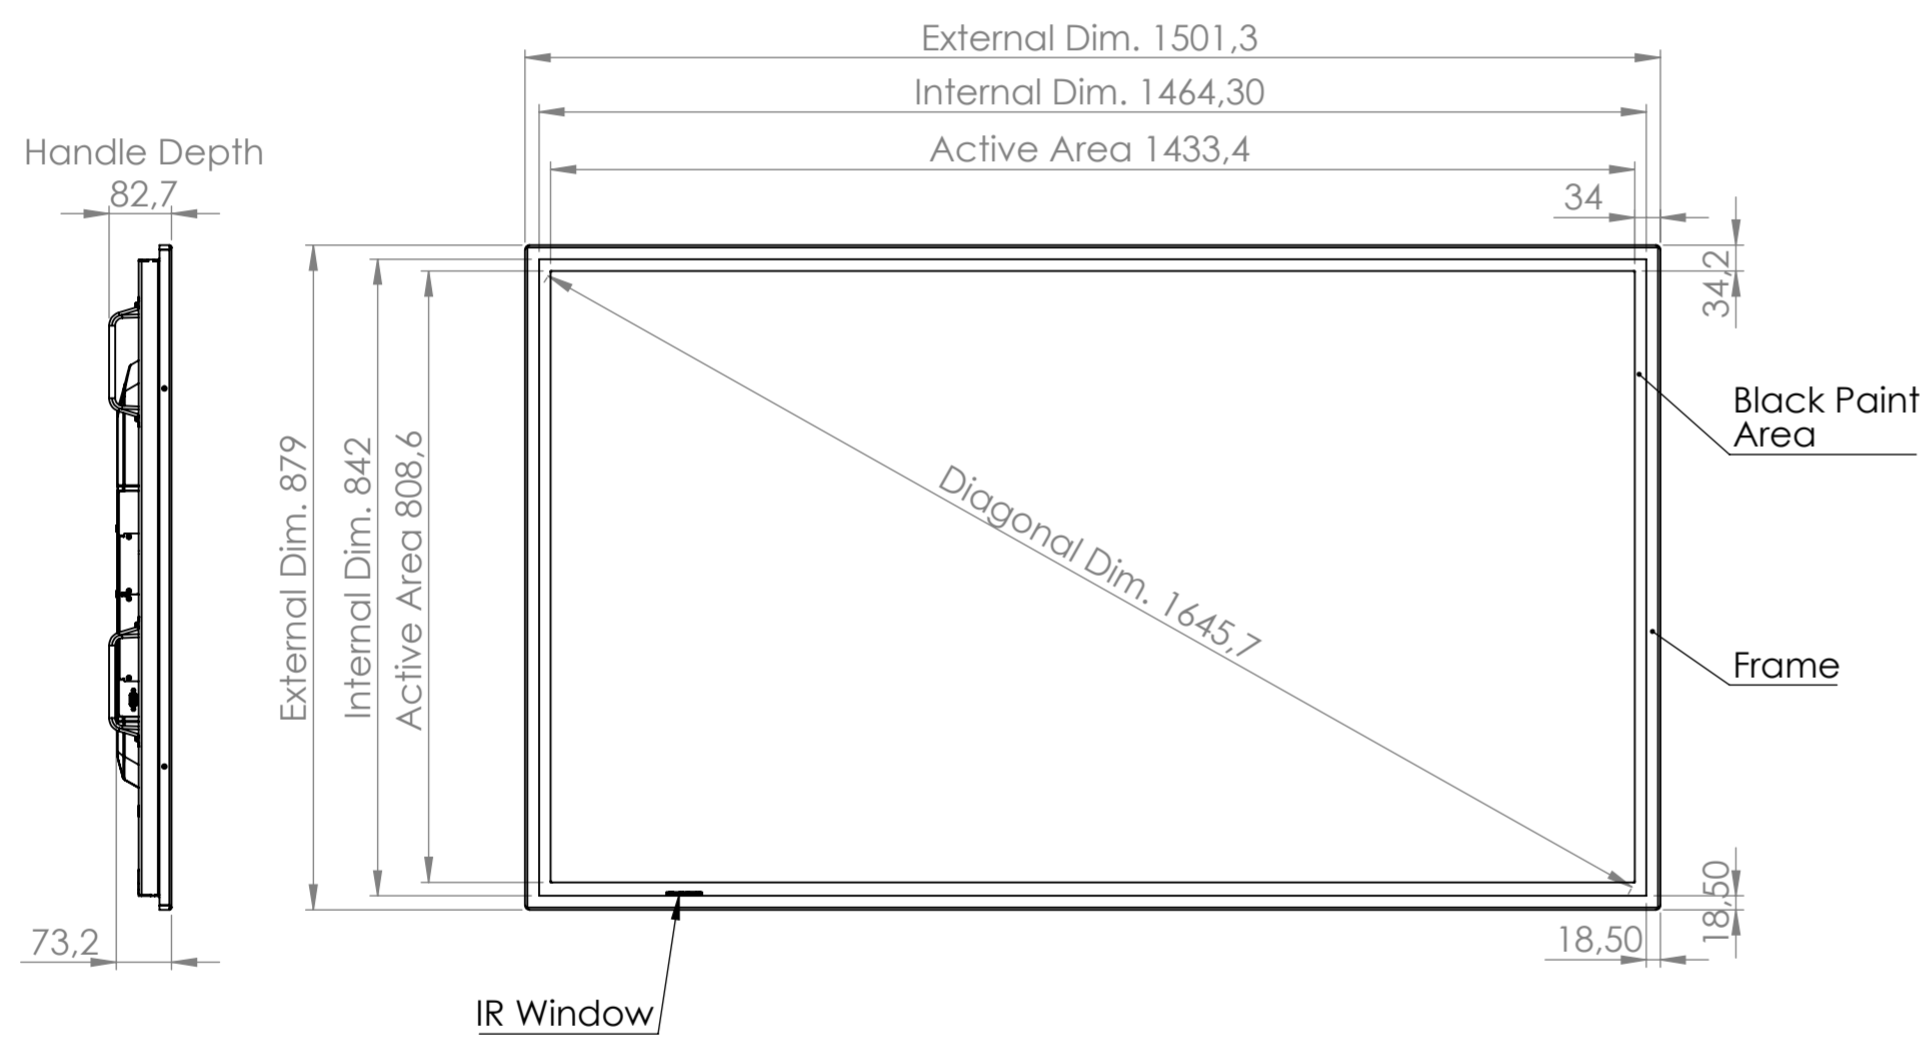

Top View
Scale: 1:10

Front View
Scale: 1:10

Left Side View
Scale: 1:10

Right Side View
Scale: 1:10

Bottom View
Scale: 1:10

Back View
Scale: 1:10

UNLESS OTHERWISE SPECIFIED: DIMENSION ARE IN MILLIMETERS: TOLERANCES: +/- 0,1mm ANGULAR: MACH +/- 30'			File Owner: U-Touch POLAND ul. Kraczymiech 40B, 32-300 Chrzanów POLAND All rights reserved. Copying contents without the owner's express consent is forbidden.		DO NOT SCALE DRAWING	CORRECTION
DREW by			NAME		MATERIAL:	
APPROVED			SIGNATURE		TITLE:	
REVISION			DATE		Arkusz1	
LAST FILE SAVED DATE:			DATE			
COMMENTS:			PROJECT DESCRIPTION:		ASSY TM A 6535 (NEC M651 +Flatfrog P-Line)v2	
WEIGHT:			SCALE:1:5			