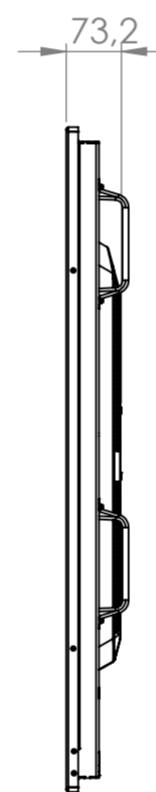

Top View
Scale: 1:10

Front View
Scale: 1:10

Left Side View
Scale: 1:10

Right Side View
Scale: 1:10

Bottom View
Scale: 1:10

Back View
Scale: 1:10

UNLESS OTHERWISE SPECIFIED: DIMENSION ARE IN MILLIMETERS: TOLERANCES: +/- 0,1mm ANGULAR: MACH +/- 30'			File Owner: U-Touch POLAND ul. Kraczymiech 40B, 32-300 Chrzanów POLAND All rights reserved. Copying contents without the owner's express consent is forbidden.		DO NOT SCALE DRAWING	CORRECTION
DREW by			NAME		MATERIAL:	
APPROVED			SIGNATURE		TITLE:	
REVISION			DATE		Arkusz1	
LAST FILE SAVED DATE:			DATE			
COMMENTS:			PROJECT DESCRIPTION:		ASSY TM A 6535 (NEC M651 +Flatfrog P-Line)v2	
WEIGHT:			SCALE:1:5			