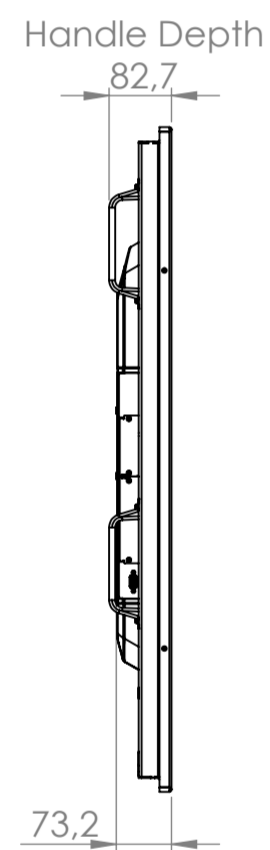

Top View
Scale: 1:10

Front View
Scale: 1:10

Left Side View
Scale: 1:10

Right Side View
Scale: 1:10

Bottom View
Scale: 1:10

Back View
Scale: 1:10

UNLESS OTHERWISE SPECIFIED: DIMENSION ARE IN MILLIMETERS: TOLERANCES: +/- 0,1mm ANGULAR: MACH +/- 30'			File Owner: U-Touch POLAND ul. Kraczymiech 40B, 32-300 Chrzanów POLAND All rights reserved. Copying contents without the owner's express consent is forbidden.		DO NOT SCALE DRAWING	CORRECTION
DREW by			NAME		MATERIAL:	
APPROVED			SIGNATURE		TITLE:	
REVISION			DATE		Arkusz1	
LAST FILE SAVED DATE:			DATE			
COMMENTS:			PROJECT DESCRIPTION:		ASSY TM A 6535 (NEC M651 +Flatfrog P-Line)v2	
WEIGHT:			SCALE:1:5			