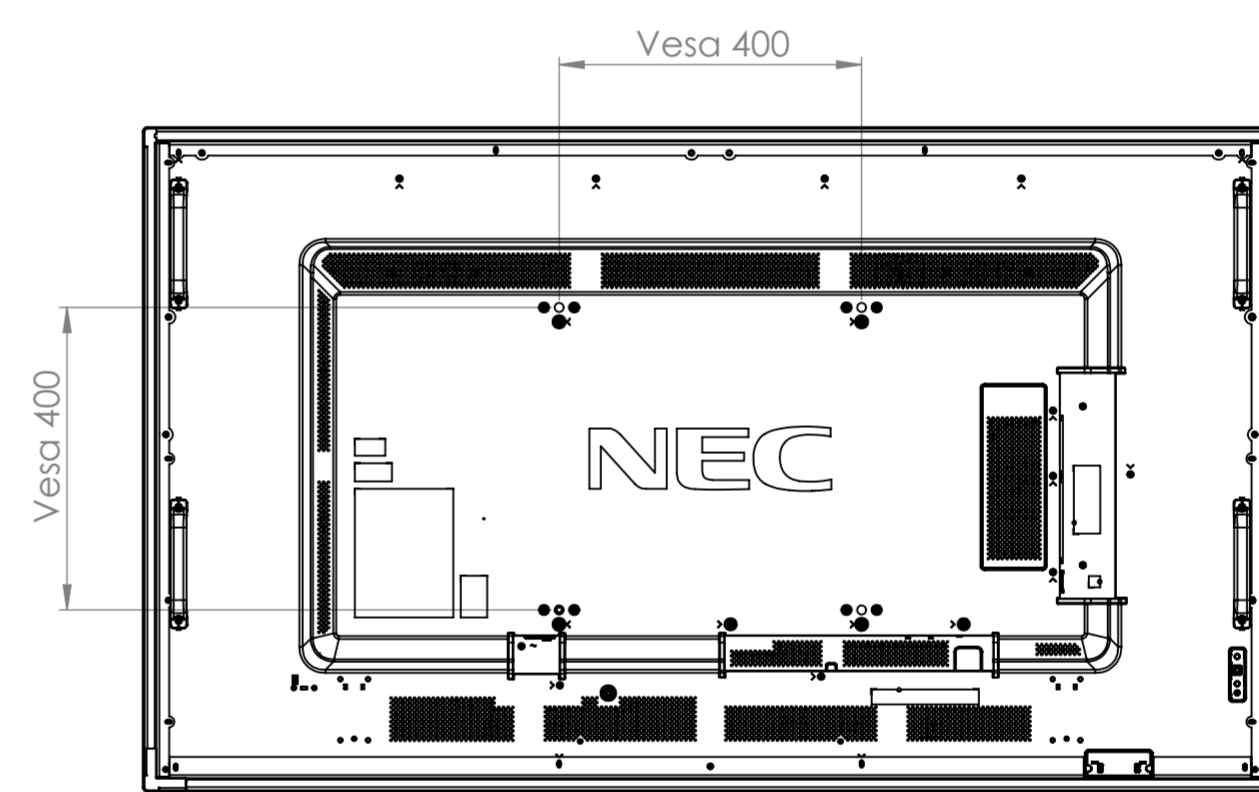

Top View
Scale: 1:10

Front View
Scale: 1:10

Left Side View
Scale: 1:10

Right Side View
Scale: 1:10

Bottom View
Scale: 1:10

Back View
Scale: 1:10

UNLESS OTHERWISE SPECIFIED: DIMENSION ARE IN MILLIMETERS: TOLERANCES: +/- 0,1mm ANGULAR: MACH +/- 30'			File Owner: U-Touch POLAND ul. Kraczymiech 40B, 32-300 Chrzanów POLAND All rights reserved. Copying contents without the owner's express consent is forbidden.		DO NOT SCALE DRAWING	CORRECTION
DREW by			NAME		MATERIAL:	
APPROVED			SIGNATURE		TITLE:	
REVISION			DATE		Arkusz1	
LAST FILE SAVED DATE:			DATE			
COMMENTS:			PROJECT DESCRIPTION:		ASSY TM A 6535 (NEC M651 +Flatfrog P-Line)v2	
WEIGHT:			SCALE:1:5			