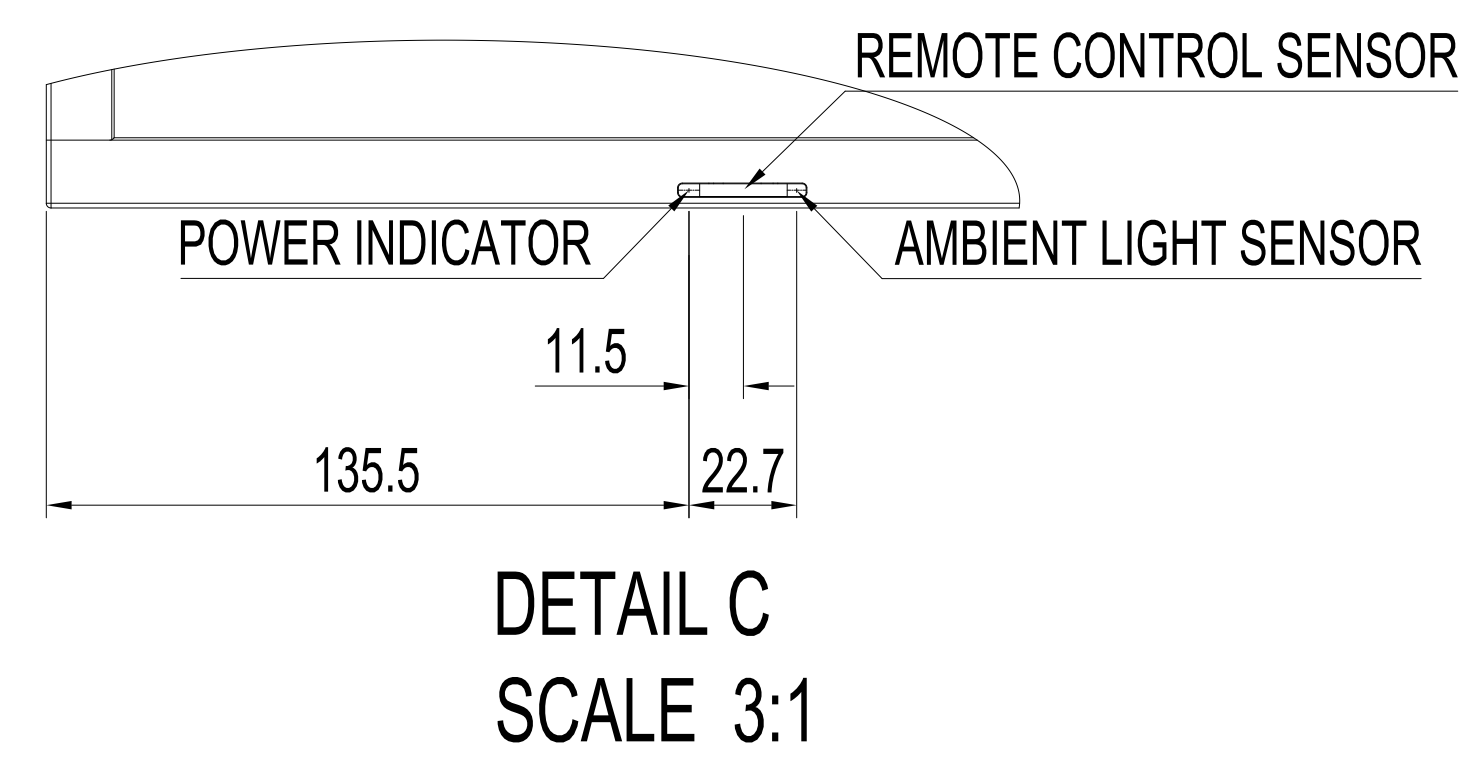

# E758 OUTLINE

The center of gravity: It is within 10mm from active center.

UNIT	mm
MODEL	E758
SCALE	1:1
Sharp NEC Display Solutions	
2022/09/14	