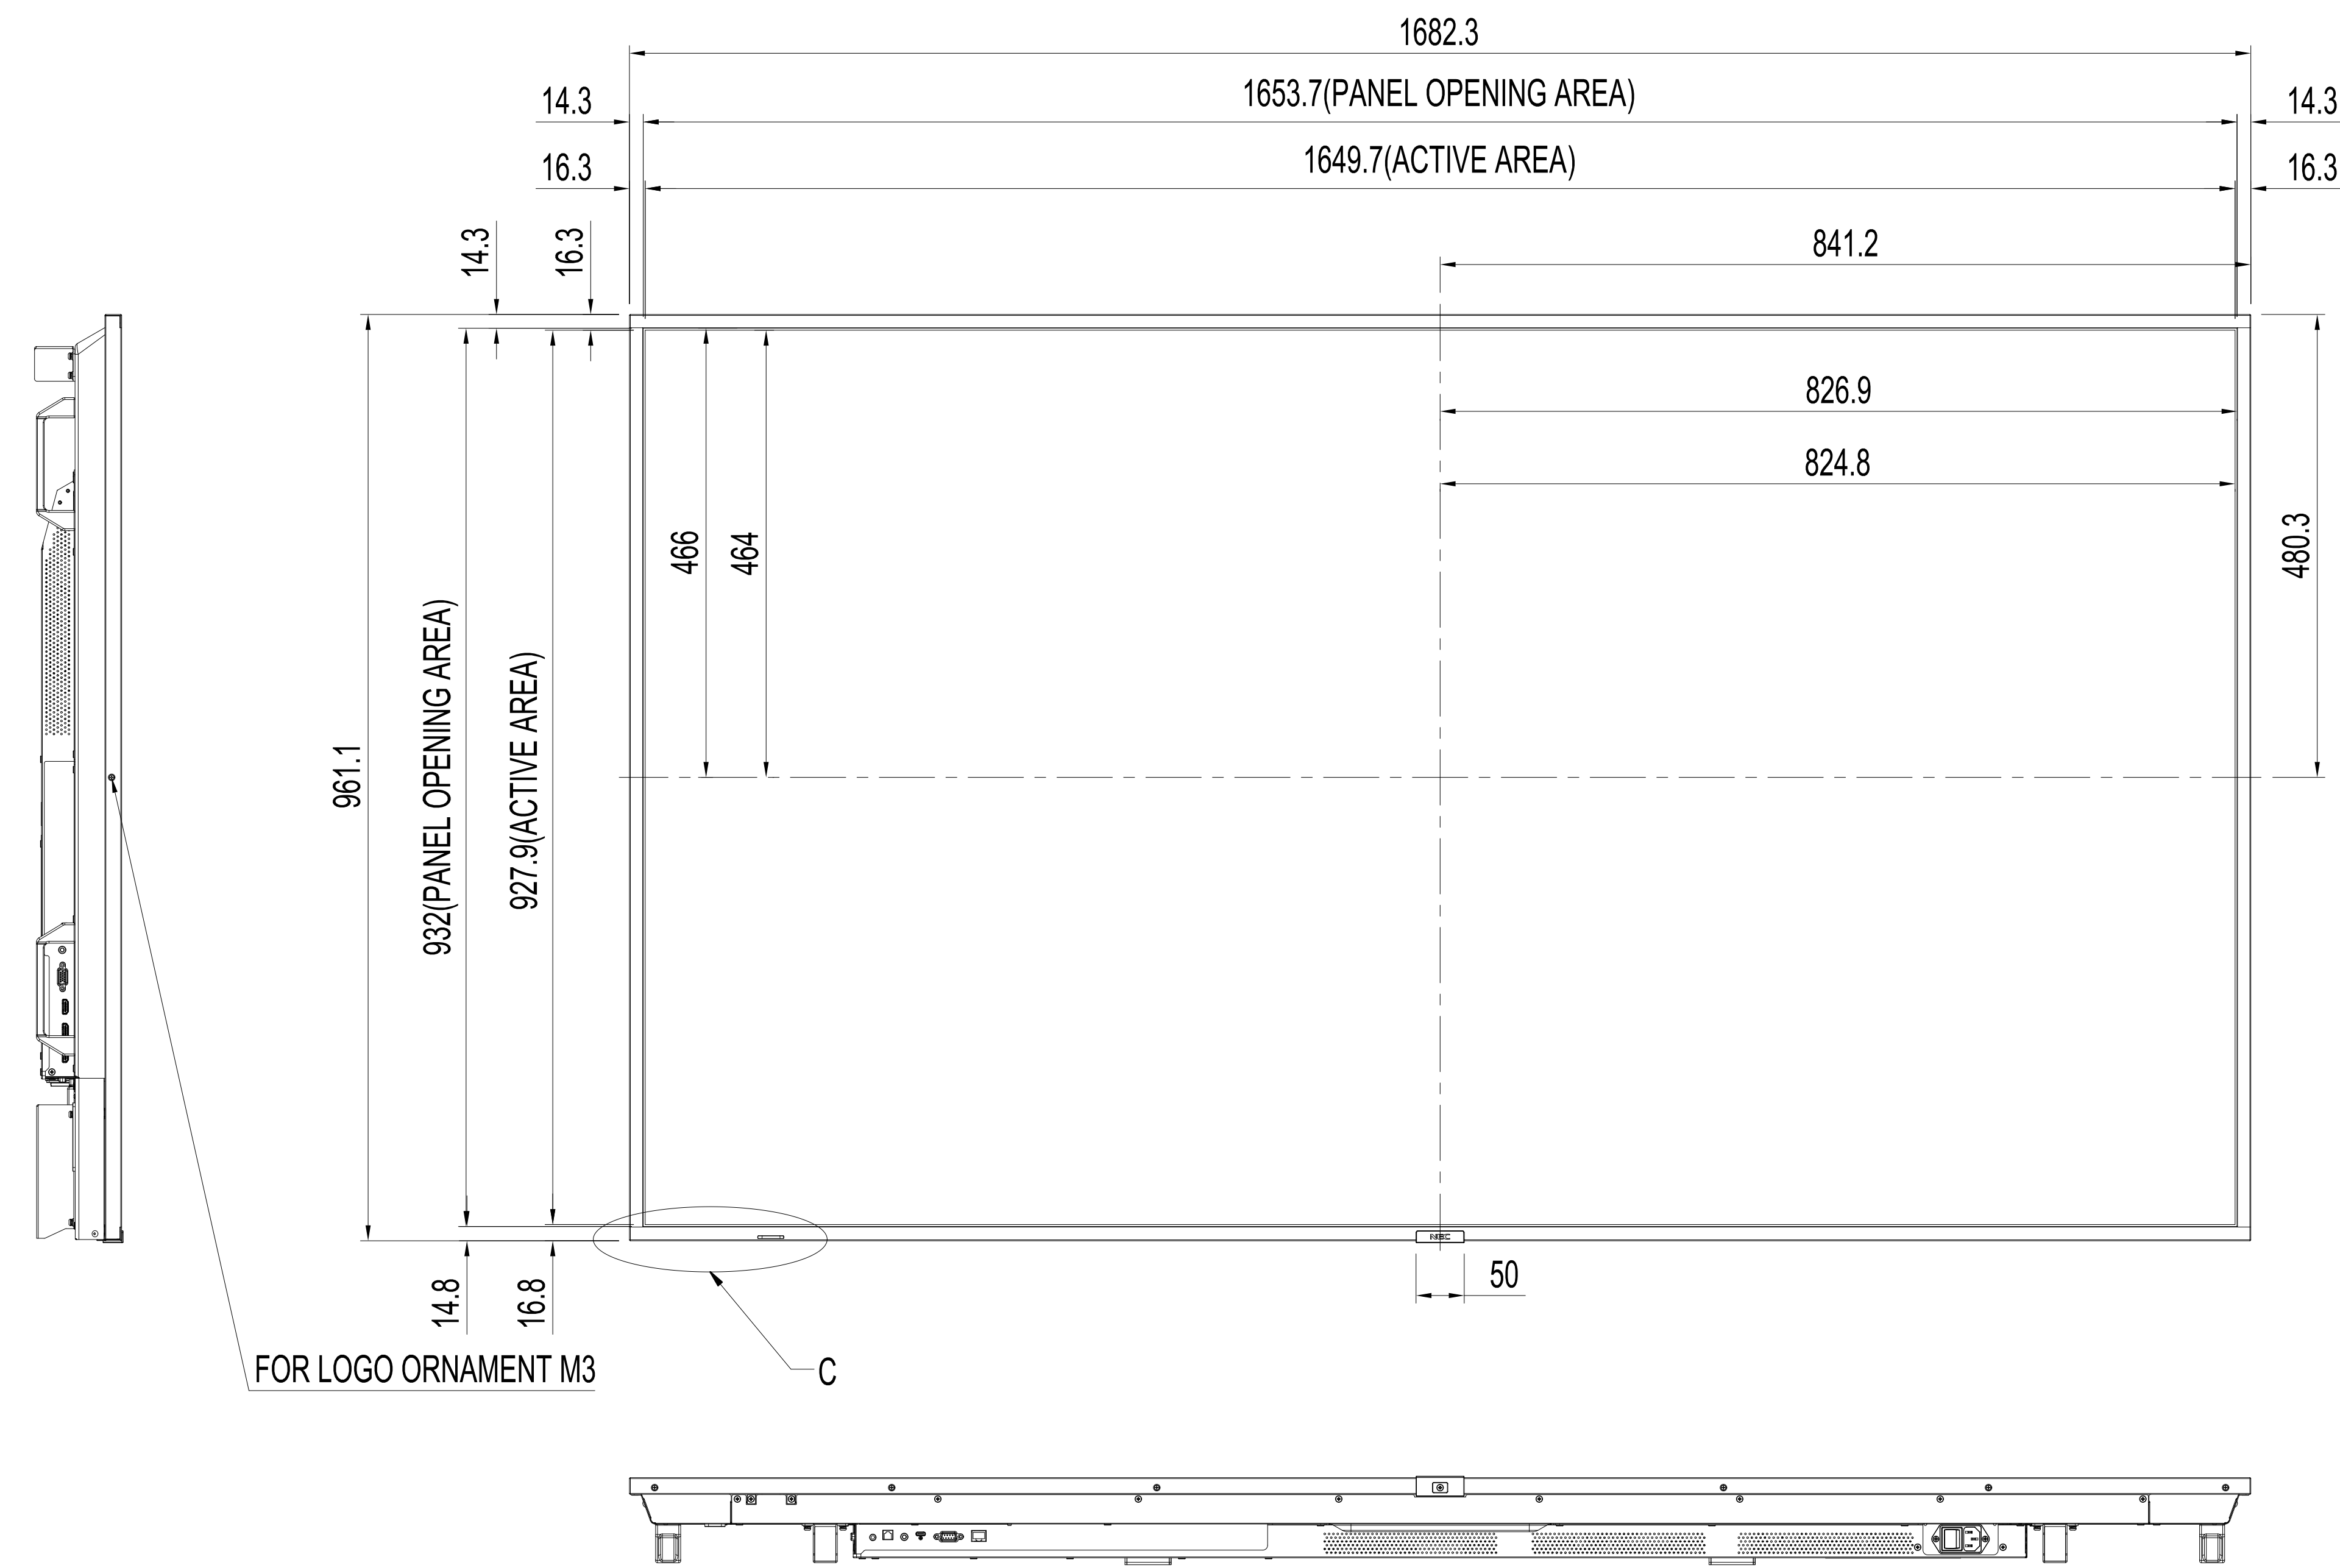

# E758 OUTLINE

The center of gravity: It is within 10mm from active center.

UNIT	mm
MODEL	E758
SCALE	1:1
Sharp NEC Display Solutions	
2022/09/14	