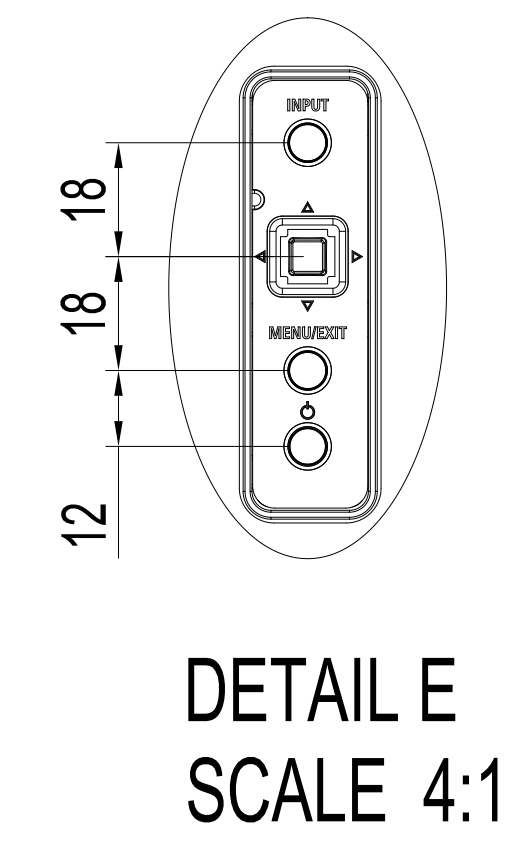

# E758 OUTLINE

The center of gravity: It is within 10mm from active center.

UNIT	mm
MODEL	E758
SCALE	1:1
Sharp NEC Display Solutions	
2022/09/14	