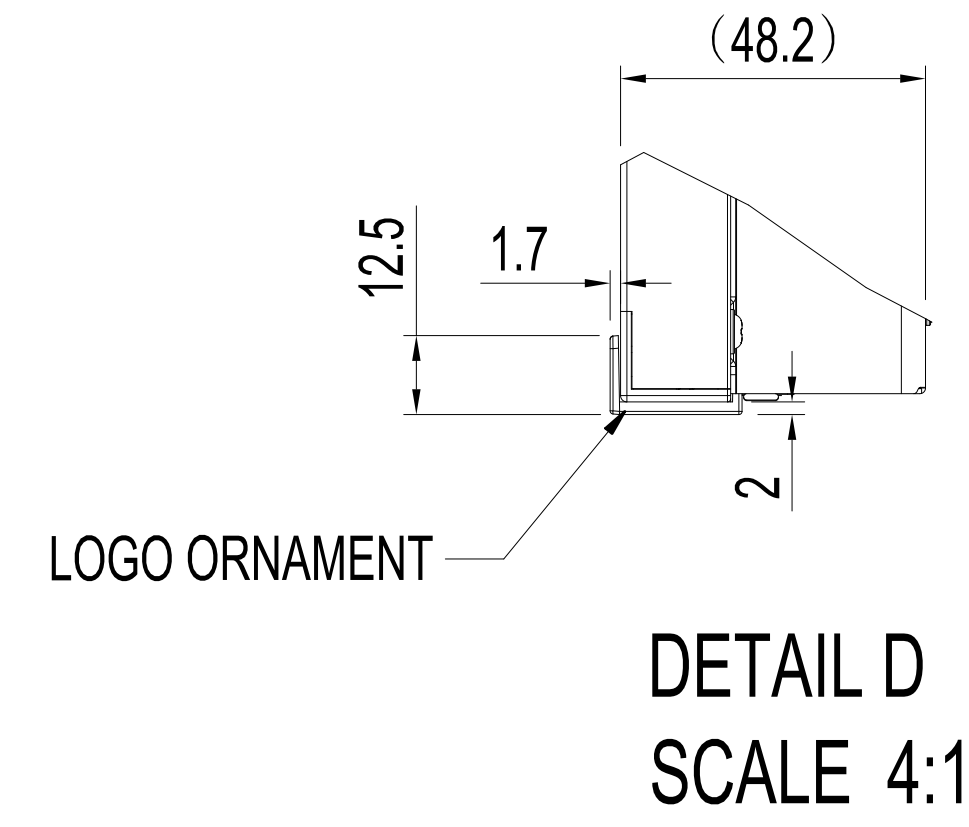

# E758 OUTLINE

The center of gravity: It is within 10mm from active center.

UNIT	mm
MODEL	E758
SCALE	1:1
Sharp NEC Display Solutions	
2022/09/14	