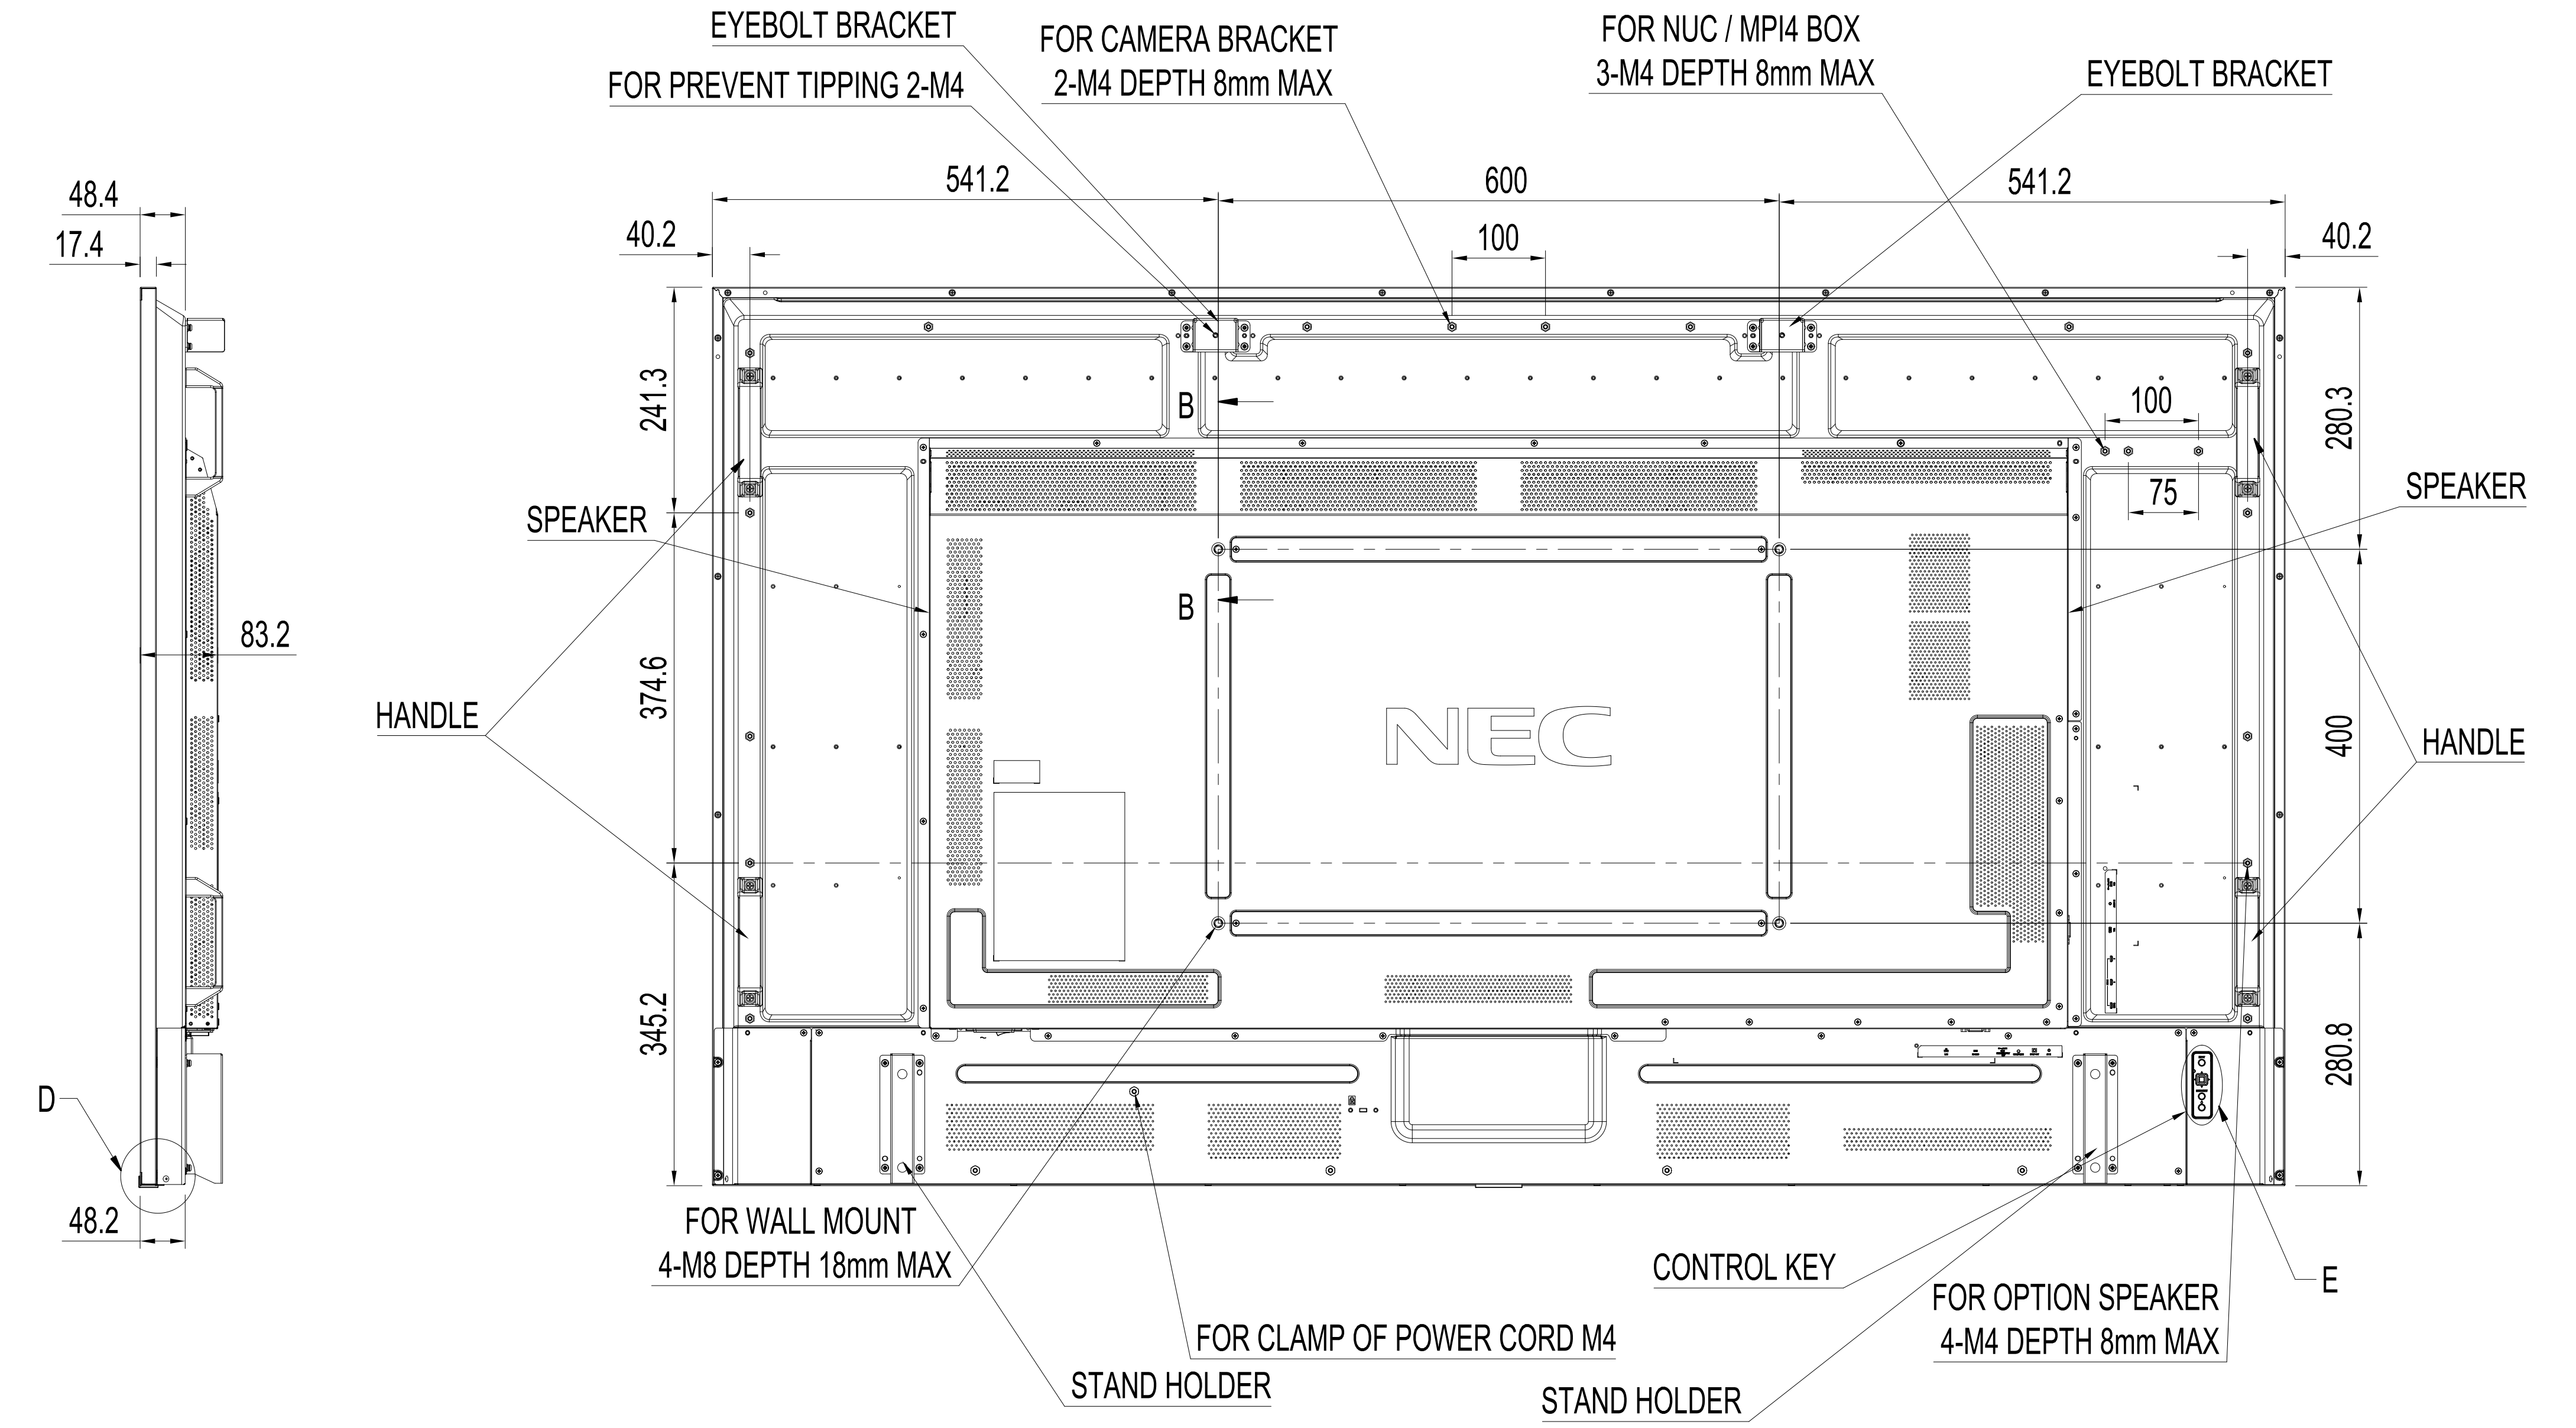

# E758 OUTLINE

The center of gravity: It is within 10mm from active center.

UNIT	mm
MODEL	E758
SCALE	1:1
Sharp NEC Display Solutions	
2022/09/14	