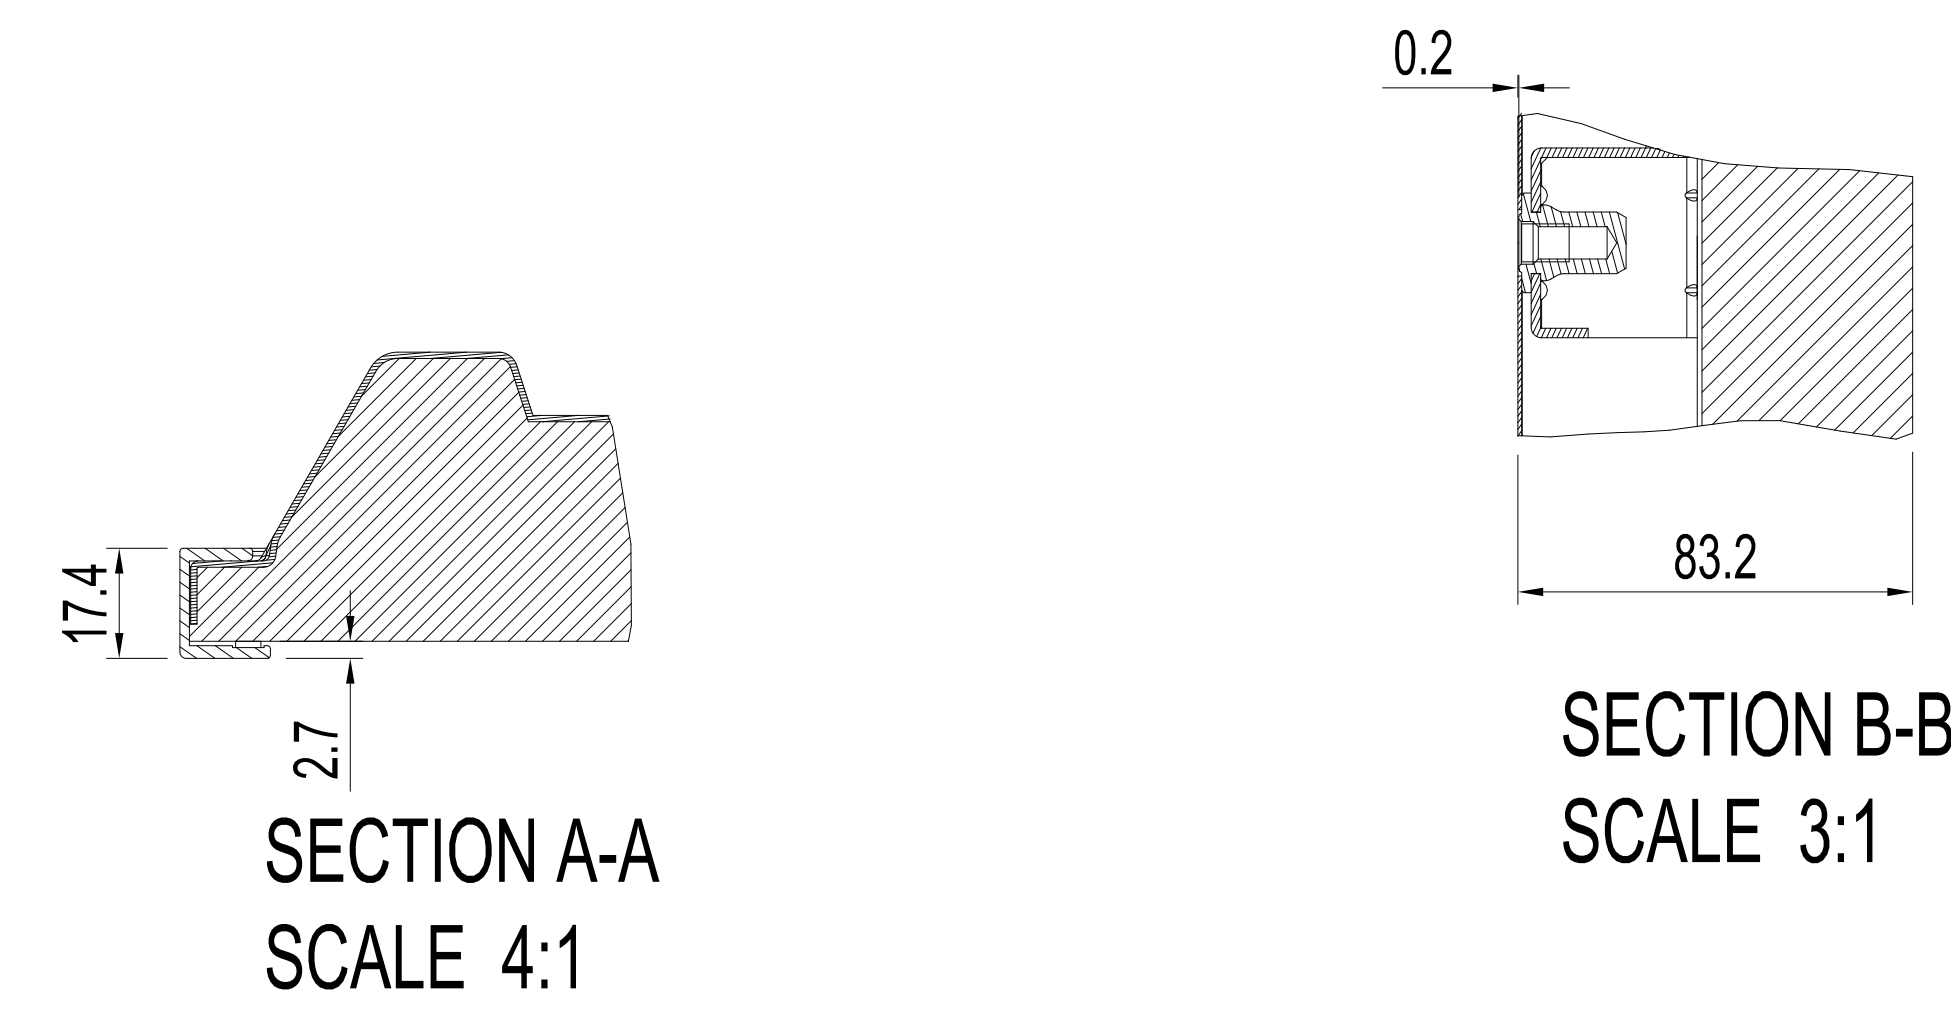

# E758 OUTLINE

The center of gravity: It is within 10mm from active center.

UNIT	mm
MODEL	E758
SCALE	1:1
Sharp NEC Display Solutions	
2022/09/14	