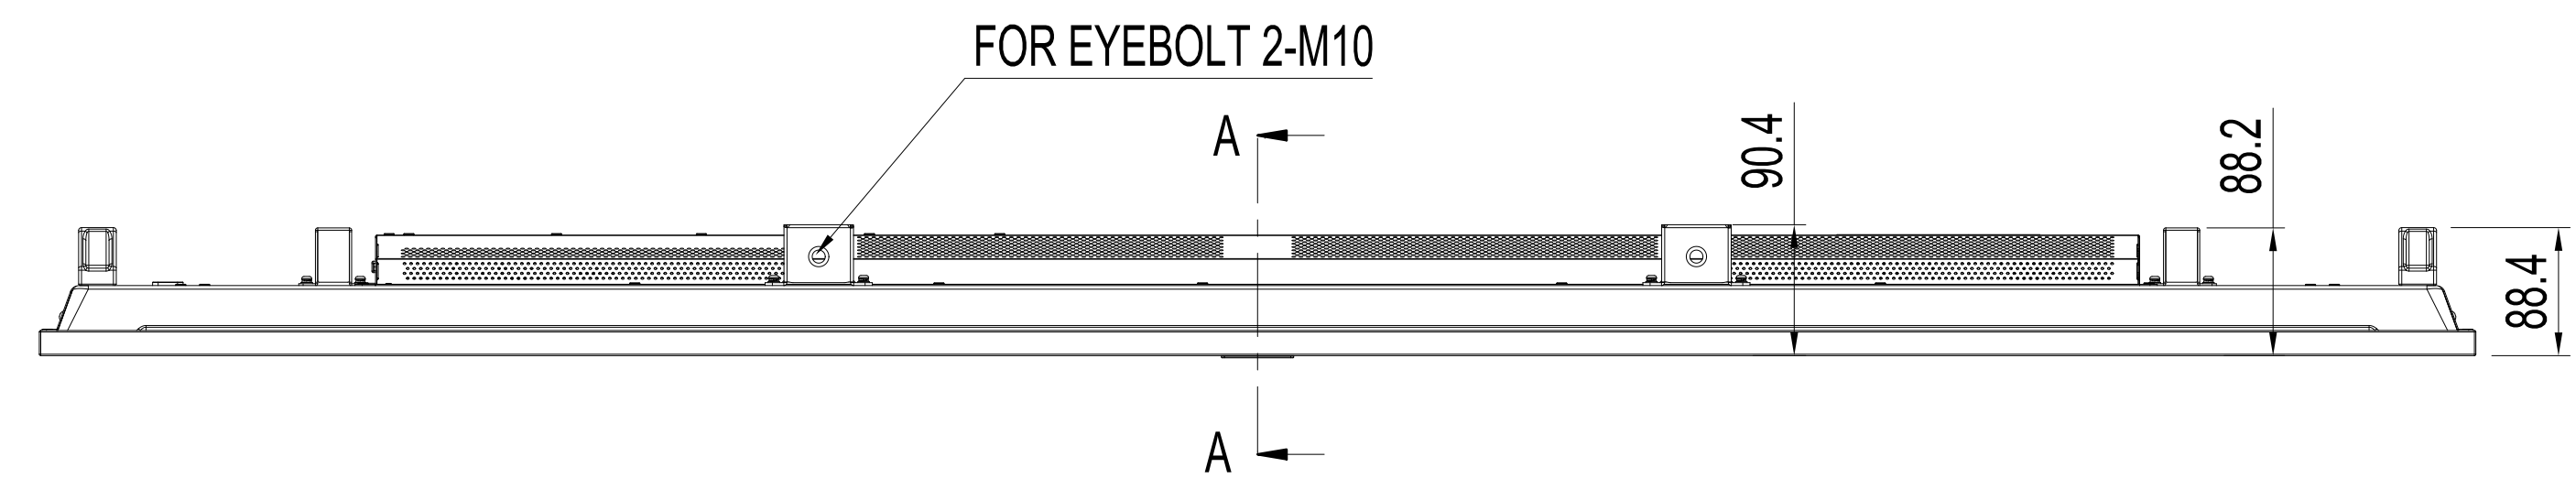

# E758 OUTLINE

The center of gravity: It is within 10mm from active center.

UNIT	mm
MODEL	E758
SCALE	1:1
Sharp NEC Display Solutions	
2022/09/14	