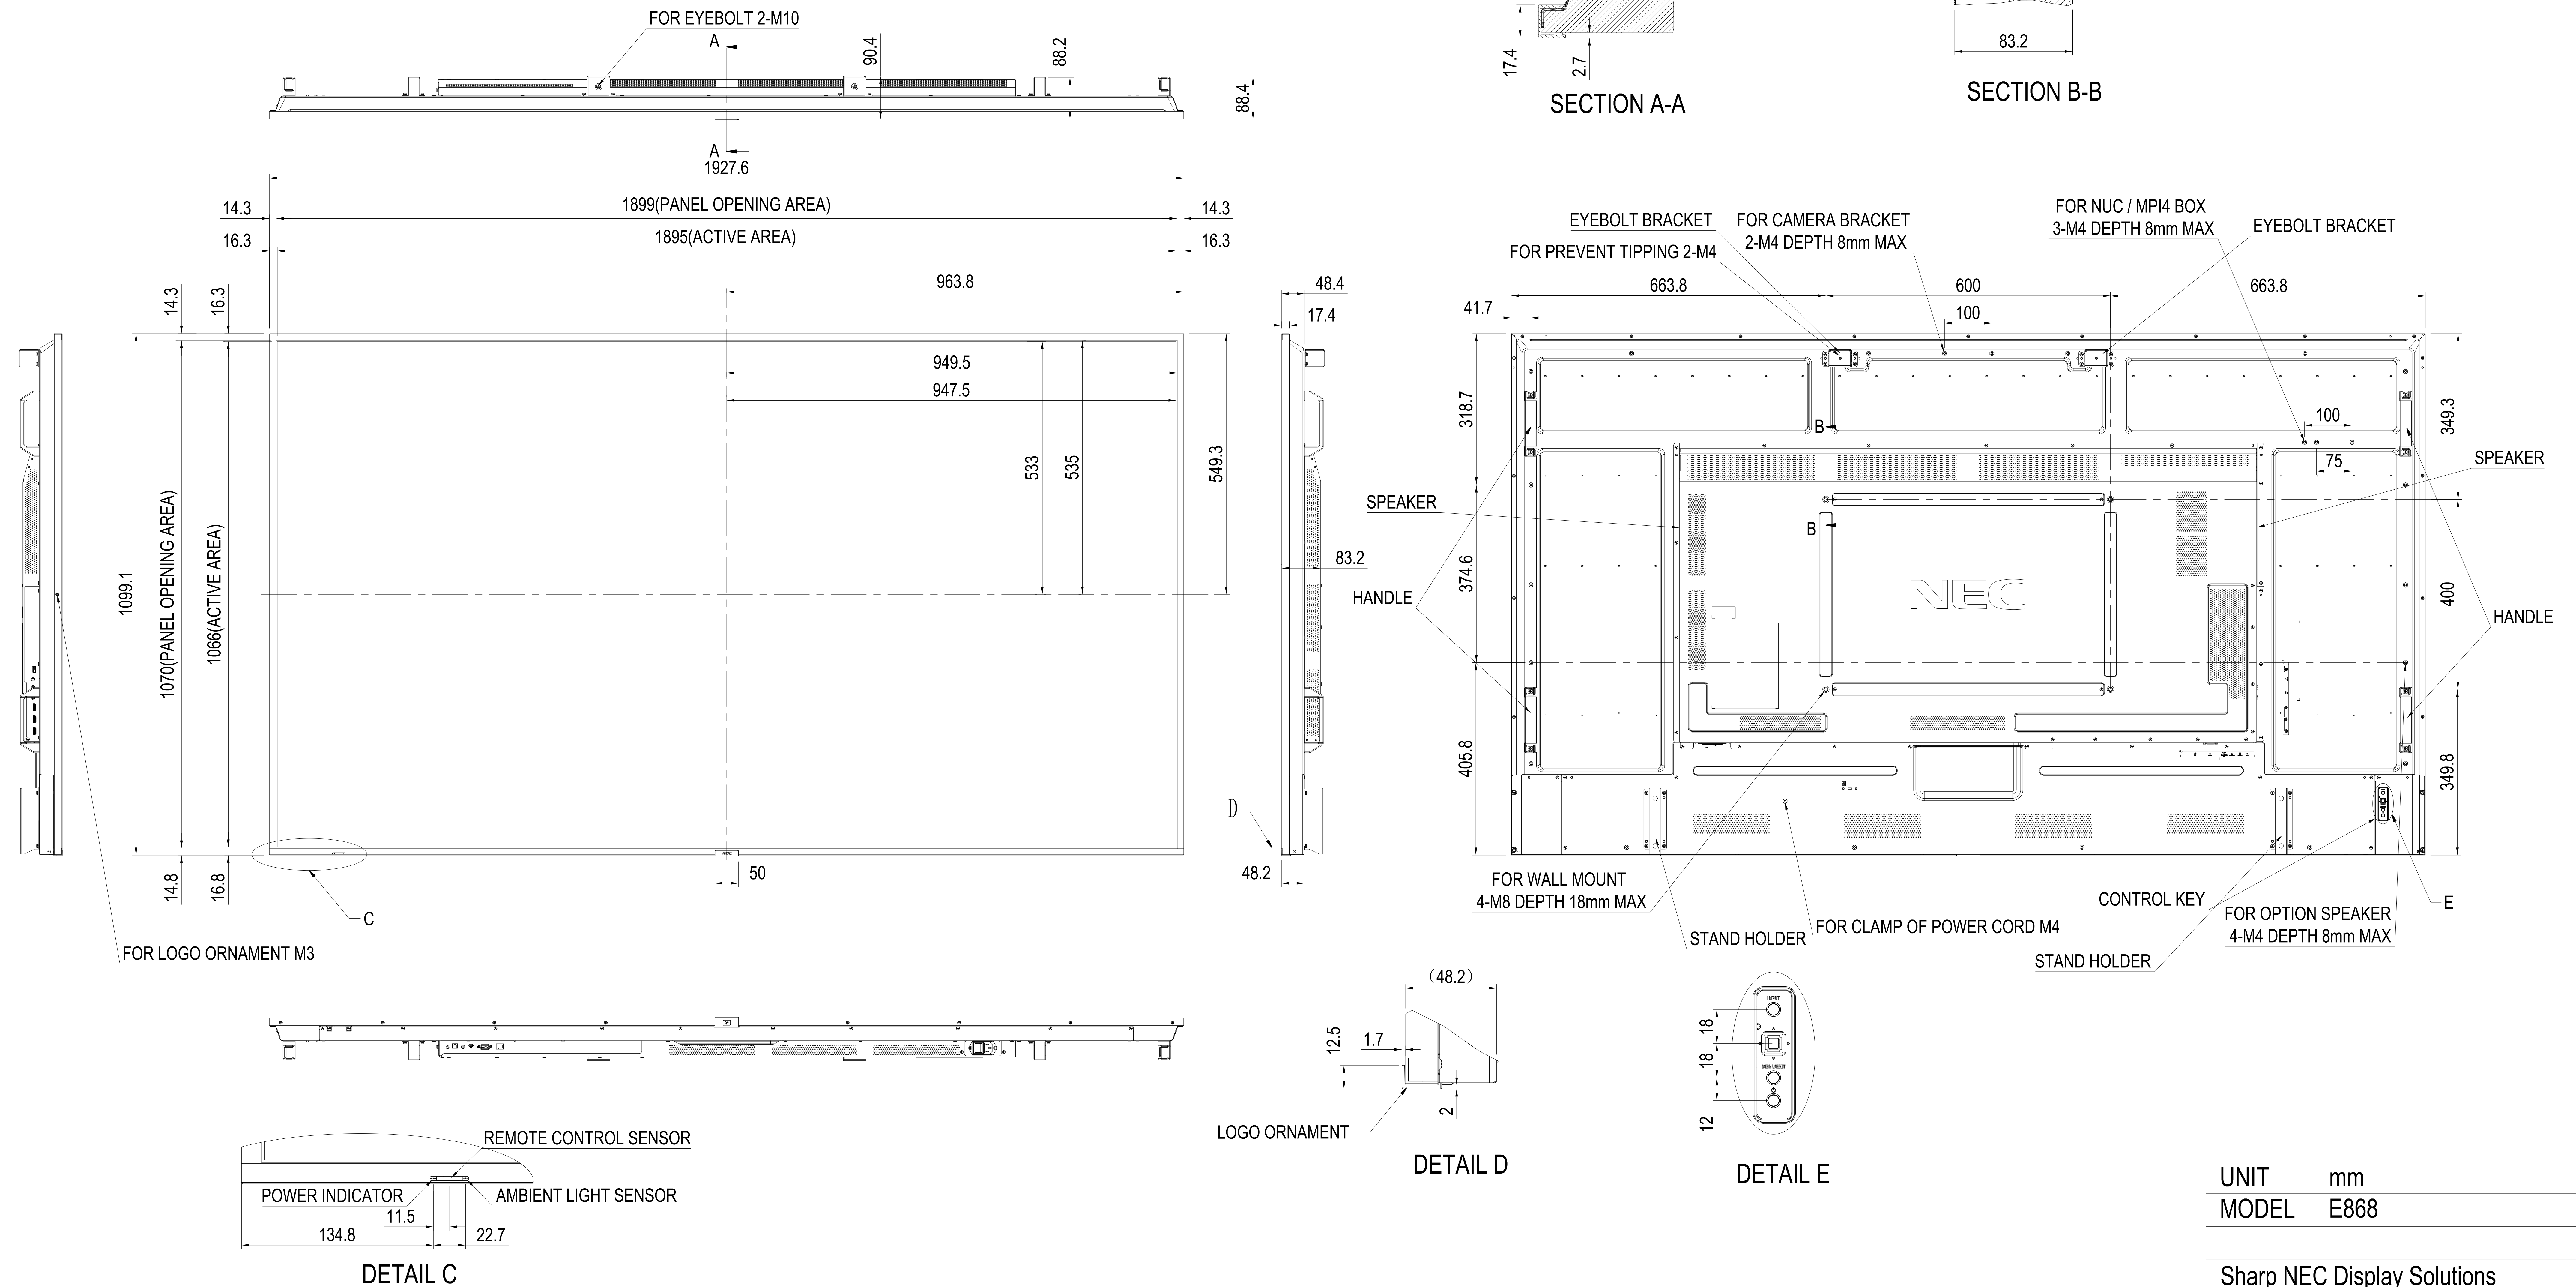

# E868 OUTLINE

The center of gravity: It is within 10mm from active center.

UNIT	mm
MODEL	E868
Sharp NEC Display Solutions 2022/09/14	