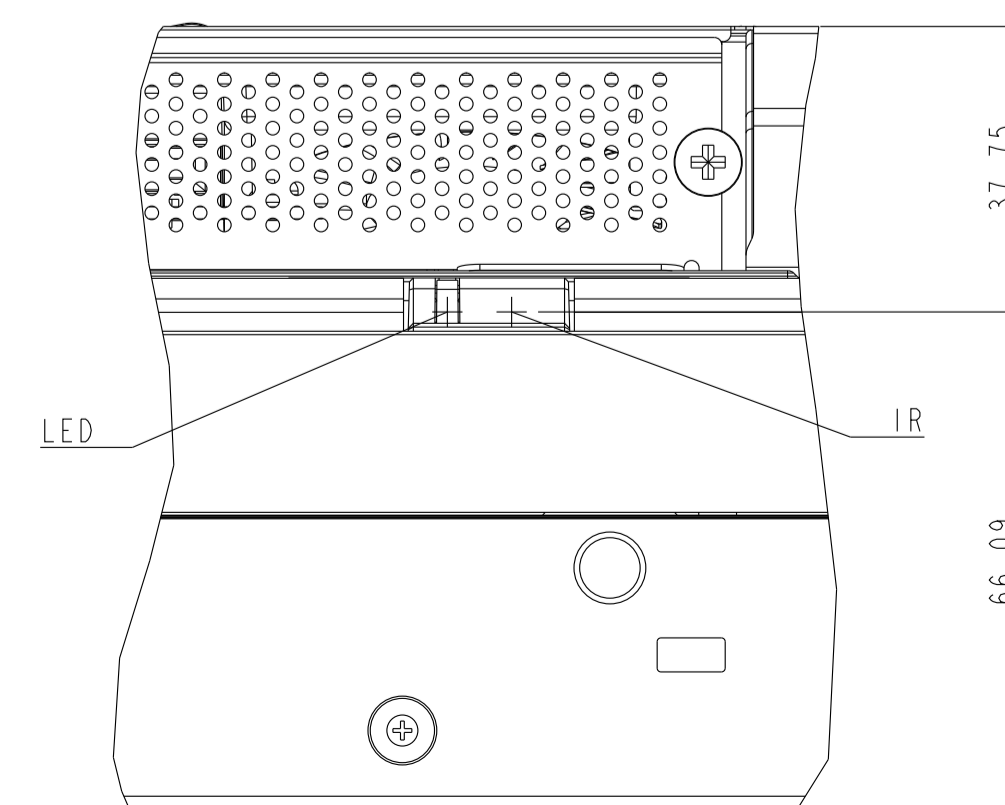

# UN552V\_OUTLINE

The center of gravity: It is within 10mm from active center.

SECTION A-A  
SCALE (3/1)

DETAIL B  
SCALE (1/1)

UNIT	mm
SCALE	1/5
MODEL	UN552V
NEC Display Solutions 2018/11/15	