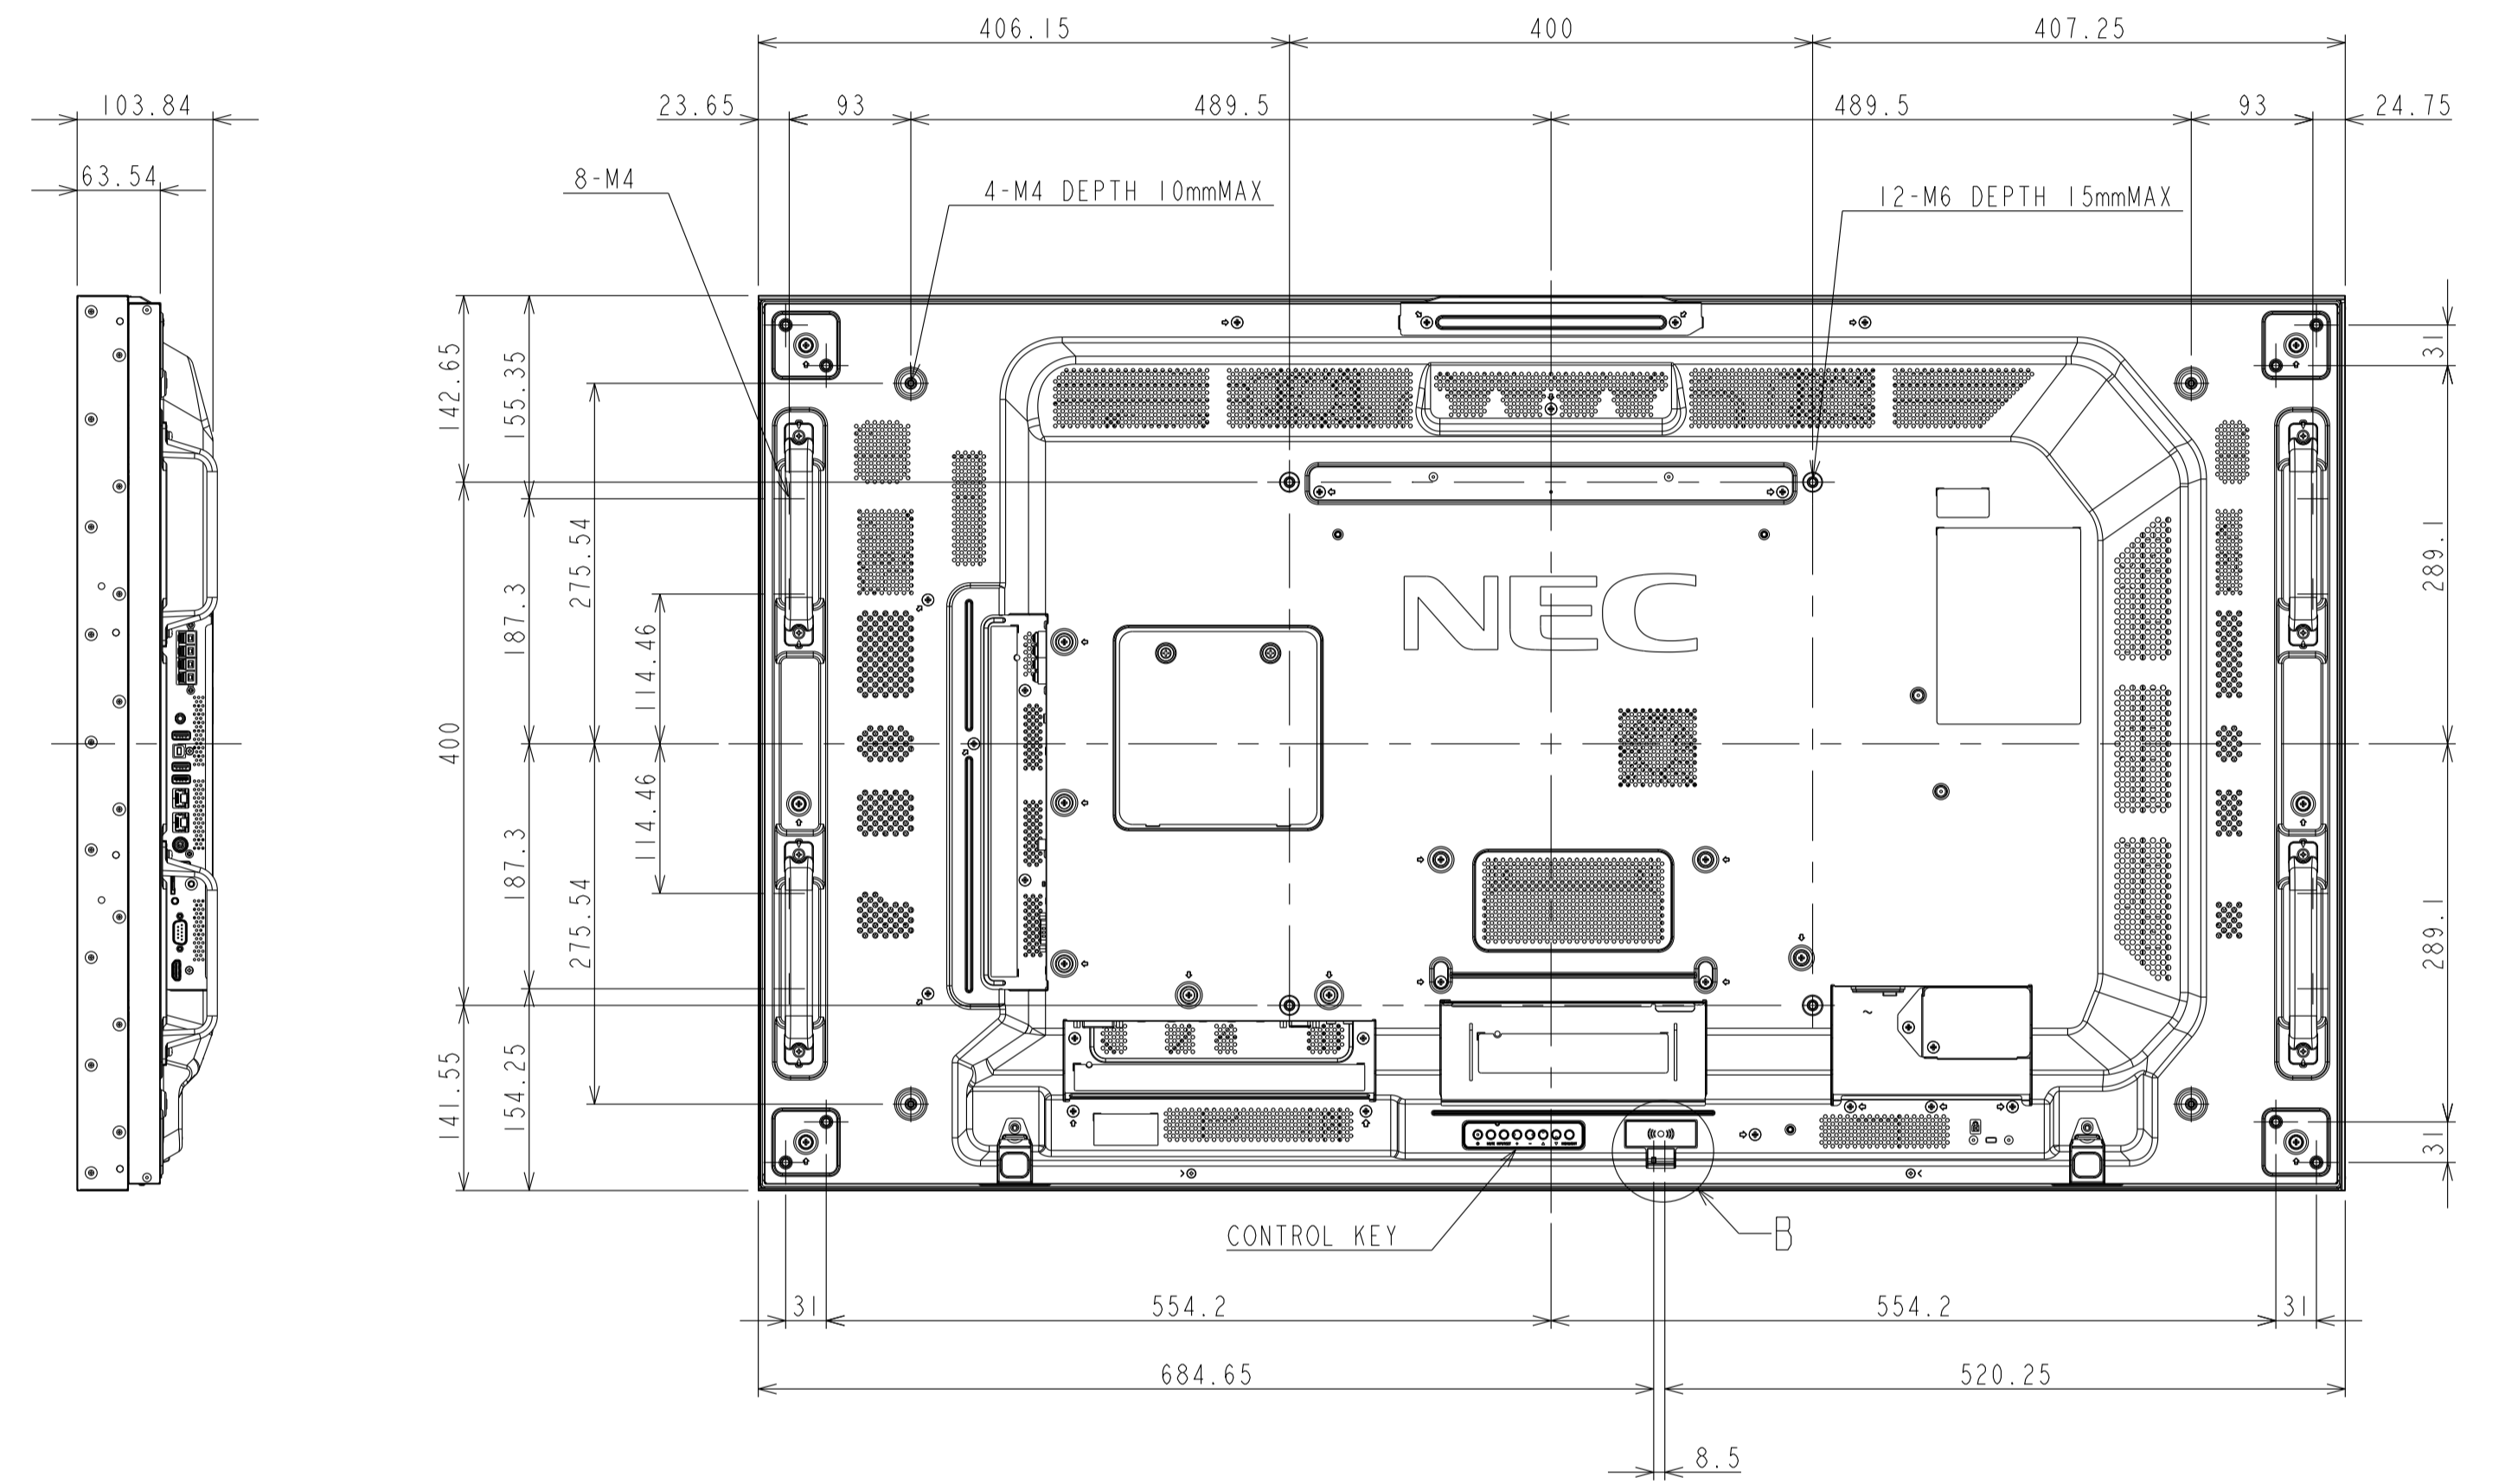

# UN552V\_OUTLINE

The center of gravity: It is within 10mm from active center.

SECTION A-A  
SCALE (3/1)

DETAIL B  
SCALE (1/1)

UNIT	mm
SCALE	1/5
MODEL	UN552V
NEC Display Solutions 2018/11/15	