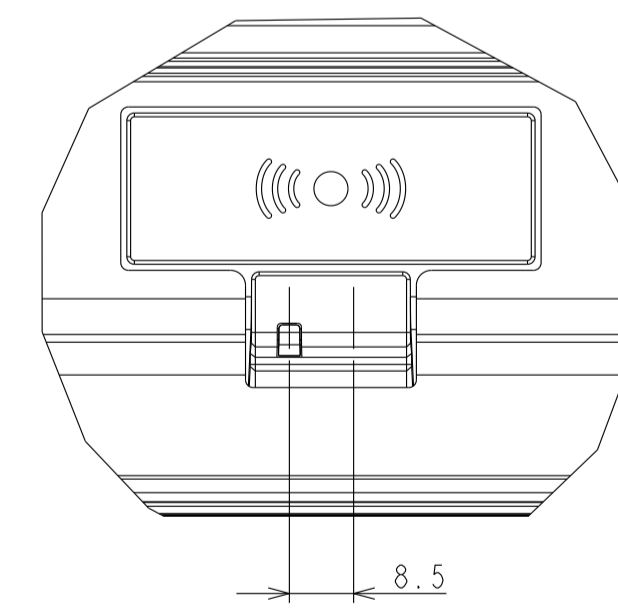

# UN552V\_OUTLINE

The center of gravity: It is within 10mm from active center.

SECTION A-A  
SCALE (3/1)

DETAIL B  
SCALE (1/1)

UNIT	mm
SCALE	1/5
MODEL	UN552V
NEC Display Solutions 2018/11/15	