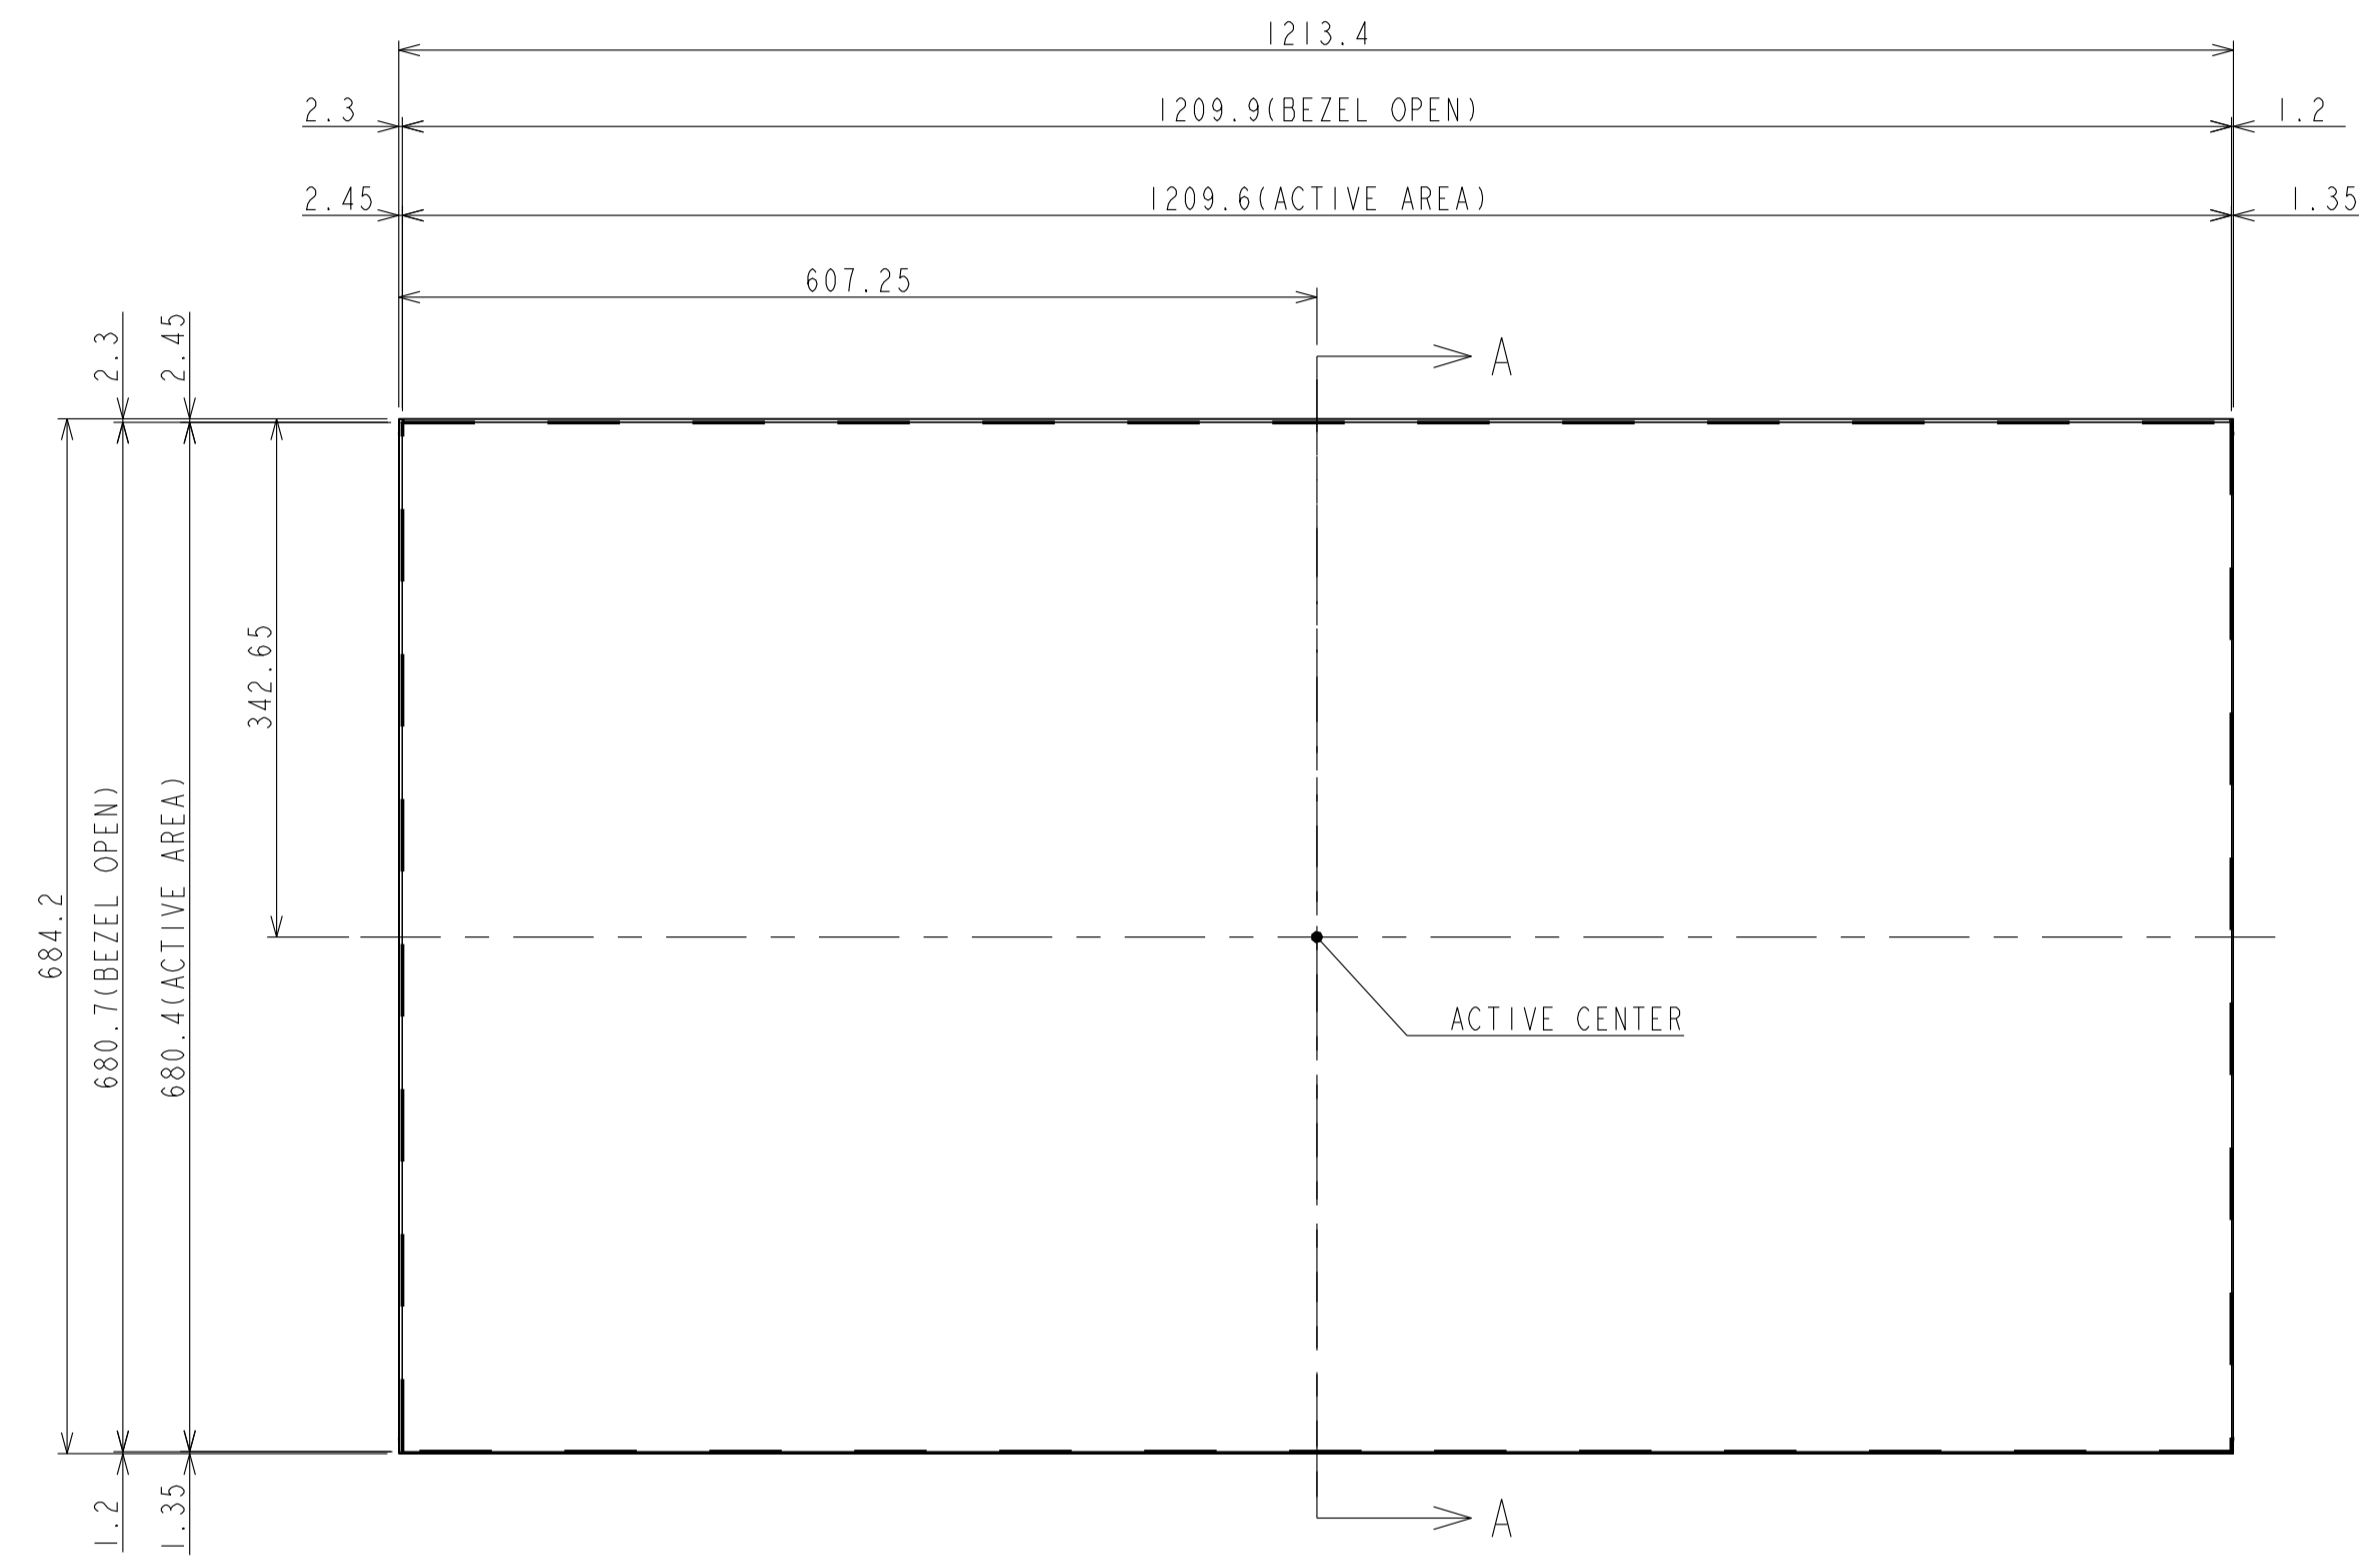

# UN552V\_OUTLINE

The center of gravity: It is within 10mm from active center.

SECTION A-A  
SCALE (3/1)

DETAIL B  
SCALE (1/1)

UNIT	mm
SCALE	1/5
MODEL	UN552V
NEC Display Solutions 2018/11/15	