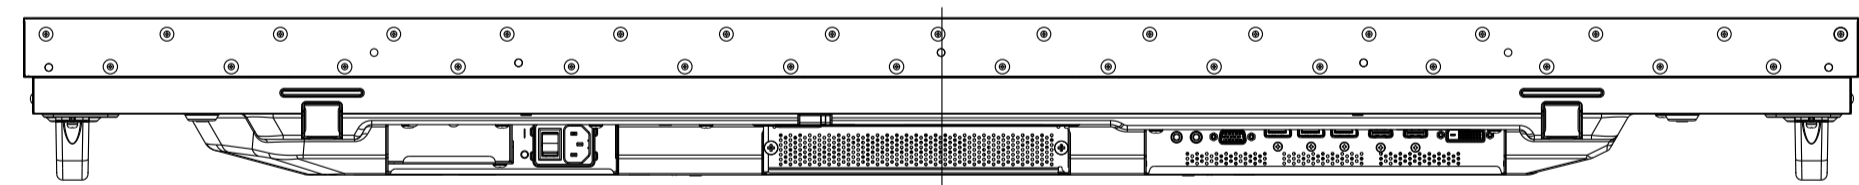

# UN552V\_OUTLINE

The center of gravity: It is within 10mm from active center.

SECTION A-A  
SCALE (3/1)

DETAIL B  
SCALE (1/1)

UNIT	mm
SCALE	1/5
MODEL	UN552V
NEC Display Solutions 2018/11/15	