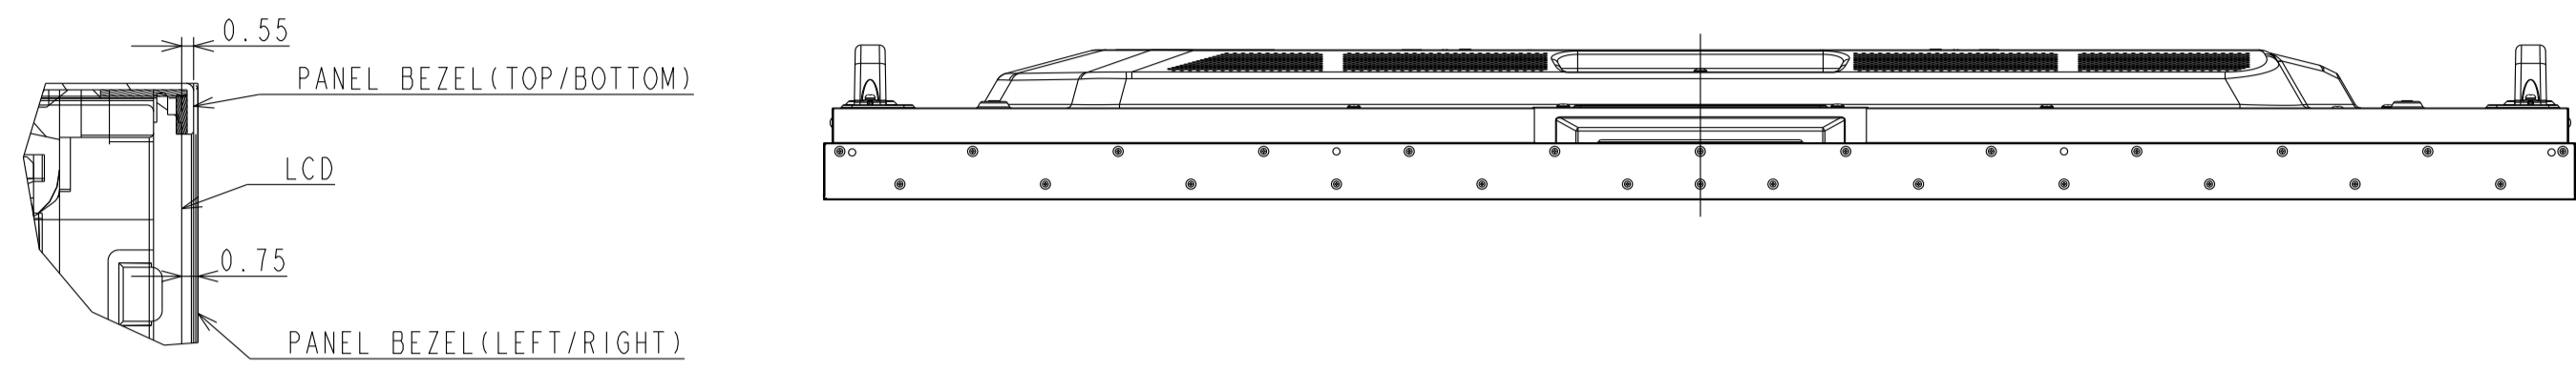

# UN552V\_OUTLINE

The center of gravity: It is within 10mm from active center.

SECTION A-A  
SCALE (3/1)

DETAIL B  
SCALE (1/1)

UNIT	mm
SCALE	1/5
MODEL	UN552V
NEC Display Solutions 2018/11/15	